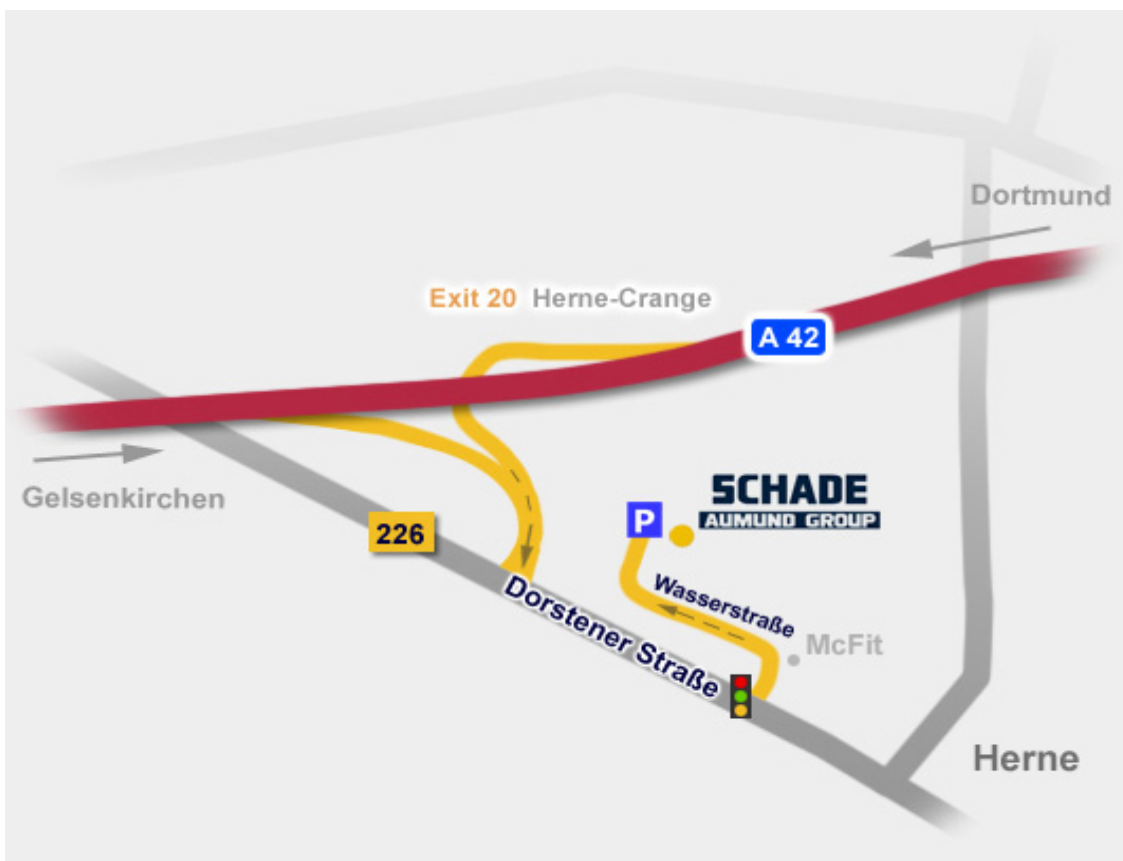

# SCHADE

**AUMUND GROUP**

## **Your way to SCHADE**

Leave motorway A 42 at exit Herne Crange (no. 20) and follow the left lane to the traffic lights. Turn left and at the next traffic lights (after approx. 50 metres) turn left again onto the estate of McFit. Keep left and drive along the buildings. After the 2nd gate turn right towards the parking ground. After 20 m you will find the building of SCHADE on the right side.

In your GPS, please indicate the address "Wasserstraße".