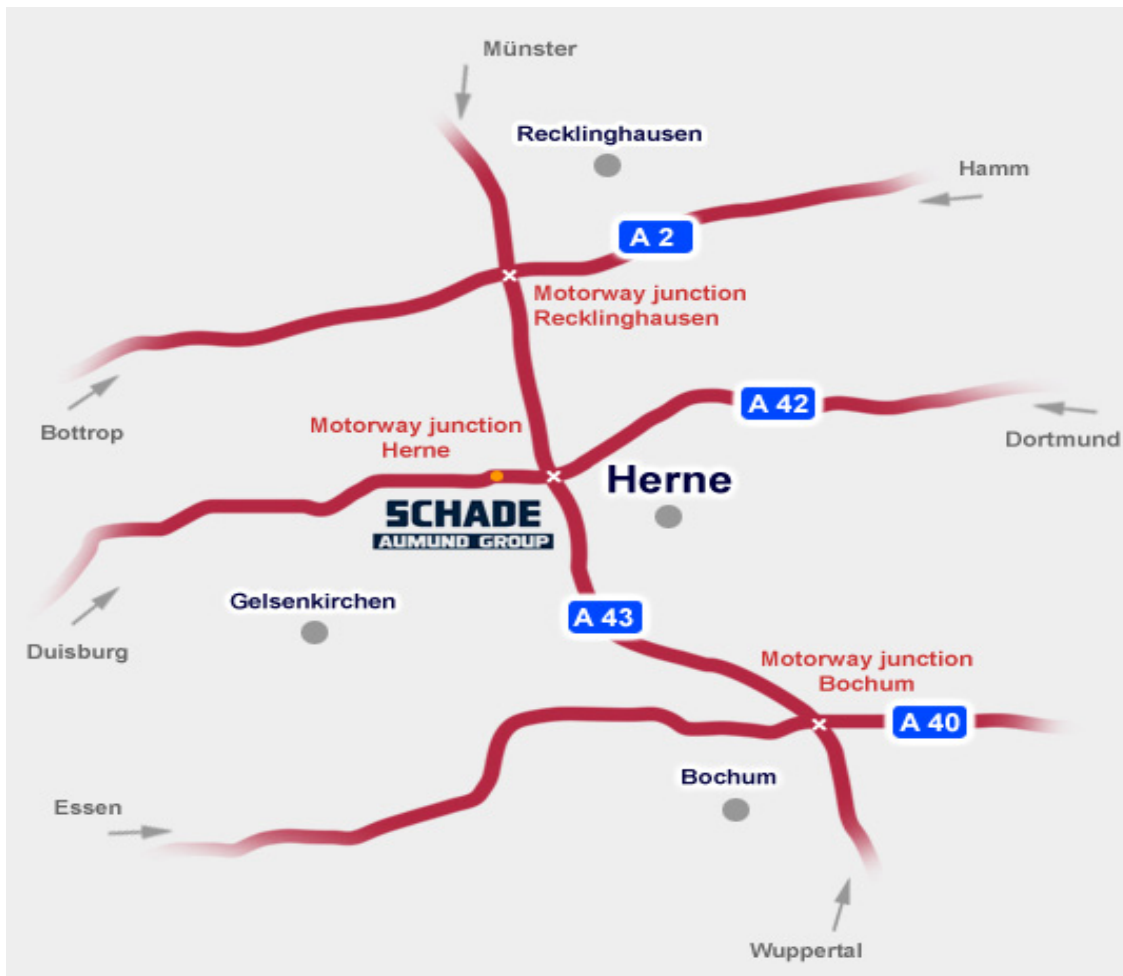

# SCHADE

**AUMUND GROUP**

## **Your way to SCHADE**

Leave motorway A 42 at exit Herne Crange (no. 20) and follow the left lane to the traffic lights. Turn left and at the next traffic lights (after approx. 50 metres) turn left again onto the estate of McFit. Keep left and drive along the buildings. After the 2nd gate turn right towards the parking ground. After 20 m you will find the building of SCHADE on the right side.

In your GPS, please indicate the address "Wasserstraße".